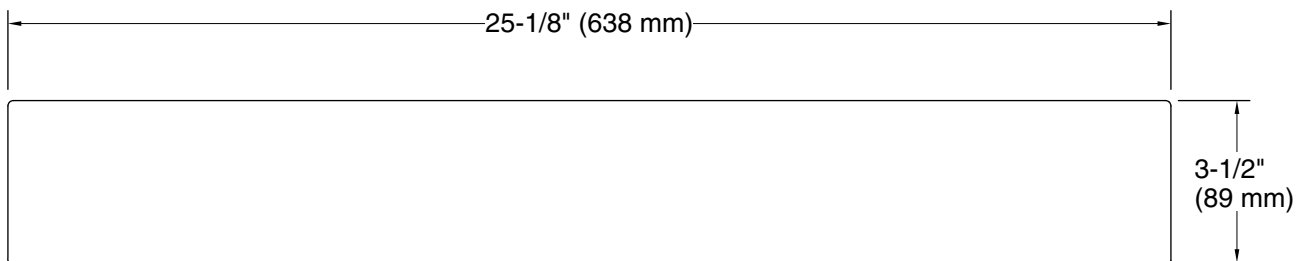

## Technical Information

All product dimensions are nominal.  
Installation: Vanity top/ITB